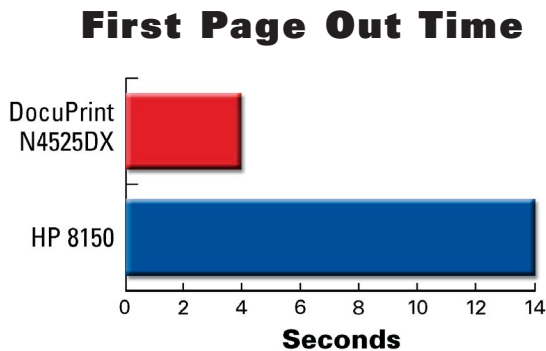

Xerox DocuPrint® N4525™ Speed Test Against the HP 8150

Test Results:

Total Print Time

Simplex

Duplex

Key Advantages: DocuPrint N4525 vs. HP 8150

- **Faster** than HP's 8150 — (45 ppm vs. 32 ppm)
- **Twice as fast** duplex print speed – (39 ppm vs 19 ppm)
- To match the **productivity** of one DocuPrint N4525 – costing around \$3,000 – you would need two HP 8150s totaling \$4,800
- **2.5 times faster** First Page Out Time (4 sec. vs. 14 sec.)
- Can handle up to **67% more pages** per month (250,000 vs. 150,000 monthly duty cycle)