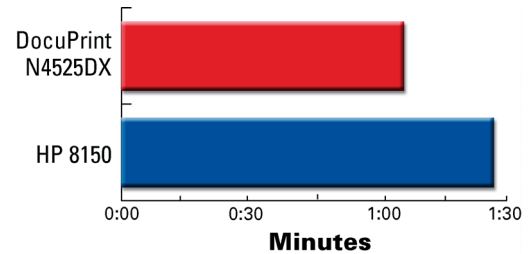

Xerox DocuPrint® N4525™ Speed Test Against the HP 8150

Test Results:

Total Print Time

Simplex

Duplex

Key Advantages: DocuPrint N4525 vs. HP 8150

- **Faster** than HP's 8150 — (45 ppm vs. 32 ppm)
- **Twice as fast** duplex print speed – (39 ppm vs 19 ppm)
- To match the **productivity** of one DocuPrint N4525 – costing around \$3,000 – you would need two HP 8150s totaling \$4,800
- **2.5 times faster** First Page Out Time (4 sec. vs. 14 sec.)
- Can handle up to **67% more pages** per month (250,000 vs. 150,000 monthly duty cycle)