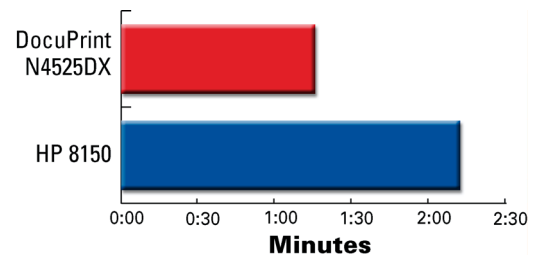

Xerox DocuPrint® N4525™ Speed Test Against the HP 8150

Test Results:

Total Print Time

Simplex

Duplex

Key Advantages: DocuPrint N4525 vs. HP 8150

- **Faster** than HP's 8150 — (45 ppm vs. 32 ppm)
- **Twice as fast** duplex print speed – (39 ppm vs 19 ppm)
- To match the **productivity** of one DocuPrint N4525 – costing around \$3,000 – you would need two HP 8150s totaling \$4,800
- **2.5 times faster** First Page Out Time (4 sec. vs. 14 sec.)
- Can handle up to **67% more pages** per month (250,000 vs. 150,000 monthly duty cycle)